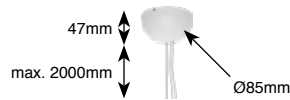

Dome 900 Textured

Type Lounge
Mounting Suspended
Material Aluminium
El. class / IP Class I / IP20
Warranty: see p.348

Titan

CCT 2700K / 3000K / 4000K
CRI Ra90 (Ra80 on request)
SDCM 3
Luminous Flux LED
2700K - Ra90: (3x) 1100lm (124lm/W)
3000K - Ra90: (3x) 1156lm (130lm/W)
4000K - Ra90: (3x) 1172lm (132lm/W)
Luminous Flux System
2700K - Ra90: (3x) 880lm (86lm/W)
3000K - Ra90: (3x) 925lm (91lm/W)
4000K - Ra90: (3x) 938lm (92lm/W)
Beam angle 28° / 40°
LED Power (3x) 8.9W / 350mA (excl. driver)
System Power (3x) 10.2W / 350mA (incl. driver)

Titan Dim-to-warm LED (more info see p.330)

CCT Dim-to-warm 1800-3000K
CRI Ra90
Luminous Flux LED: (3x) 860lm - System: (3x) 688lm
LED Power (3x) 8.2W / 250mA (excl. driver)
System Power (3x) 9.4W / 250mA (incl. driver)

Atlas

Luminous Flux LED
2700K - Ra90: (3x) 2585lm (135lm/W)
3000K - Ra90: (3x) 2604lm (136lm/W)
4000K - Ra90: (3x) 2755lm (143lm/W)
Luminous Flux System
2700K - Ra90: (3x) 2096lm (93lm/W)
3000K - Ra90: (3x) 2112lm (96lm/W)
4000K - Ra90: (3x) 2234lm (99lm/W)
SDCM 3
Beam angle 22° / 45° / 58°
LED Power (3x) 19.7W / 700mA (excl. driver)
System Power (3x) 22.6W / 700mA (incl. driver)

Suspension set (included):

- Ceiling box (matching luminaire color)
- Integrated strain relief
- Single steel suspension wire
- 230V Textile supply cable max. 2000mm:
  - White cable: White luminaire
  - Grey cable: Grey luminaire
  - Black cable: All other luminaire colors

Dome 900 Textured (White)